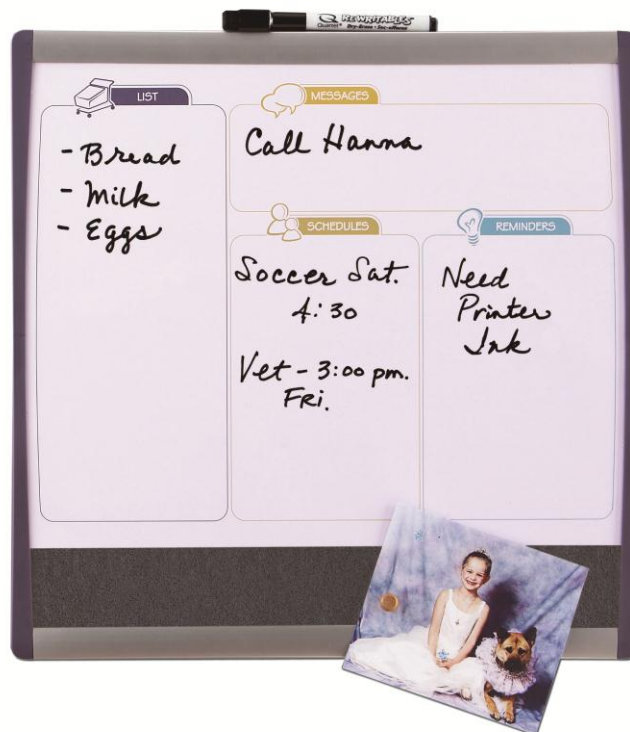

Communicate with confidence

To-Do Planner Board

Boards

The planner that helps you organise — with dry erase surface for planning, plotting and jotting down your agenda. Grey cork section ideal for notes and photos pin ups!

Features & Benefits

- Sleek & lightweight design
- Magnetic surface and tackable cork area double as bulletin board
- Color frame in assorted cyan and purple

Technical Specifications

Product Code	Dimension (mm)
79231	14" x 14"

Surface: Grey cork + Magnetic dry erase
Frame: Colour plastic
Mounting: Self-stick pads

ACCO BRANDS – THE INDUSTRY LEADER

© ACCO BRANDS All Rights Reserved. Images are for illustrative purposes only. Errors and omissions excepted. SEPT-15